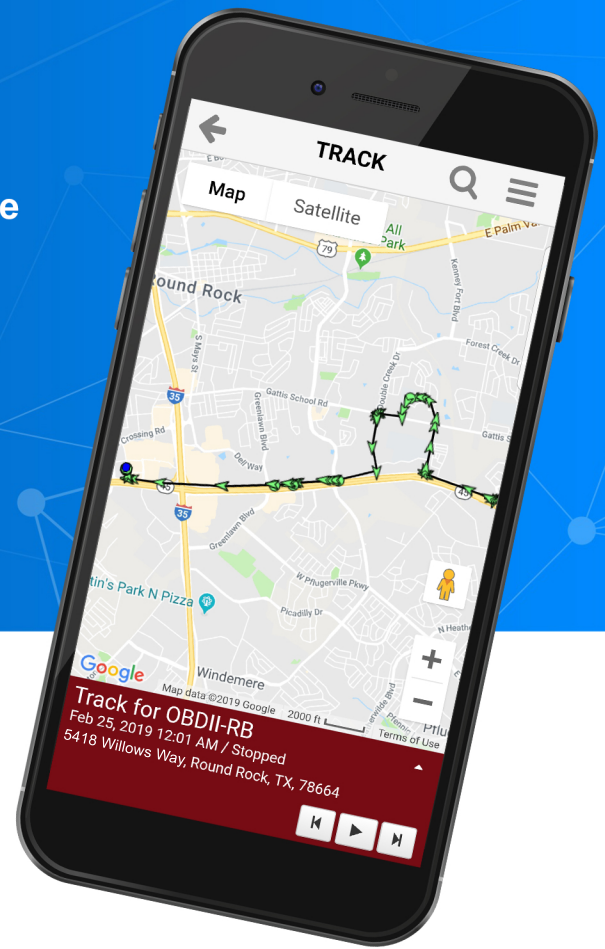

RasTrac[®] Mobile

Track your vehicles and assets **wherever you are** with your mobile device!

Locations: Real-time positions of vehicles and assets on Google Maps

Tracks: View travel history of your vehicles and assets for any time period you wish

Nearby: Find the closest vehicles/assets, locations, and addresses to any tracked asset with the touch of a button

Outputs: Manage various outputs on your devices to enable or disable functions such as starter disable and door open or close

Maintenance: Add completed maintenance intervals such as oil changes and tire rotations

Full Site: Access the full Rastrac tracking platform optimized for your mobile device

Rastrac Mobile is an extremely effective and convenient application for any fleet managers who are not always at their computer. All of your vehicles and assets, regardless if they number in the tens or thousands, are accessible right at your fingertips. Instantly view fleet data and update information from anywhere! With a very responsive design, you can also access the full Rastrac software platform which automatically scales and adjusts to your mobile device's screen.